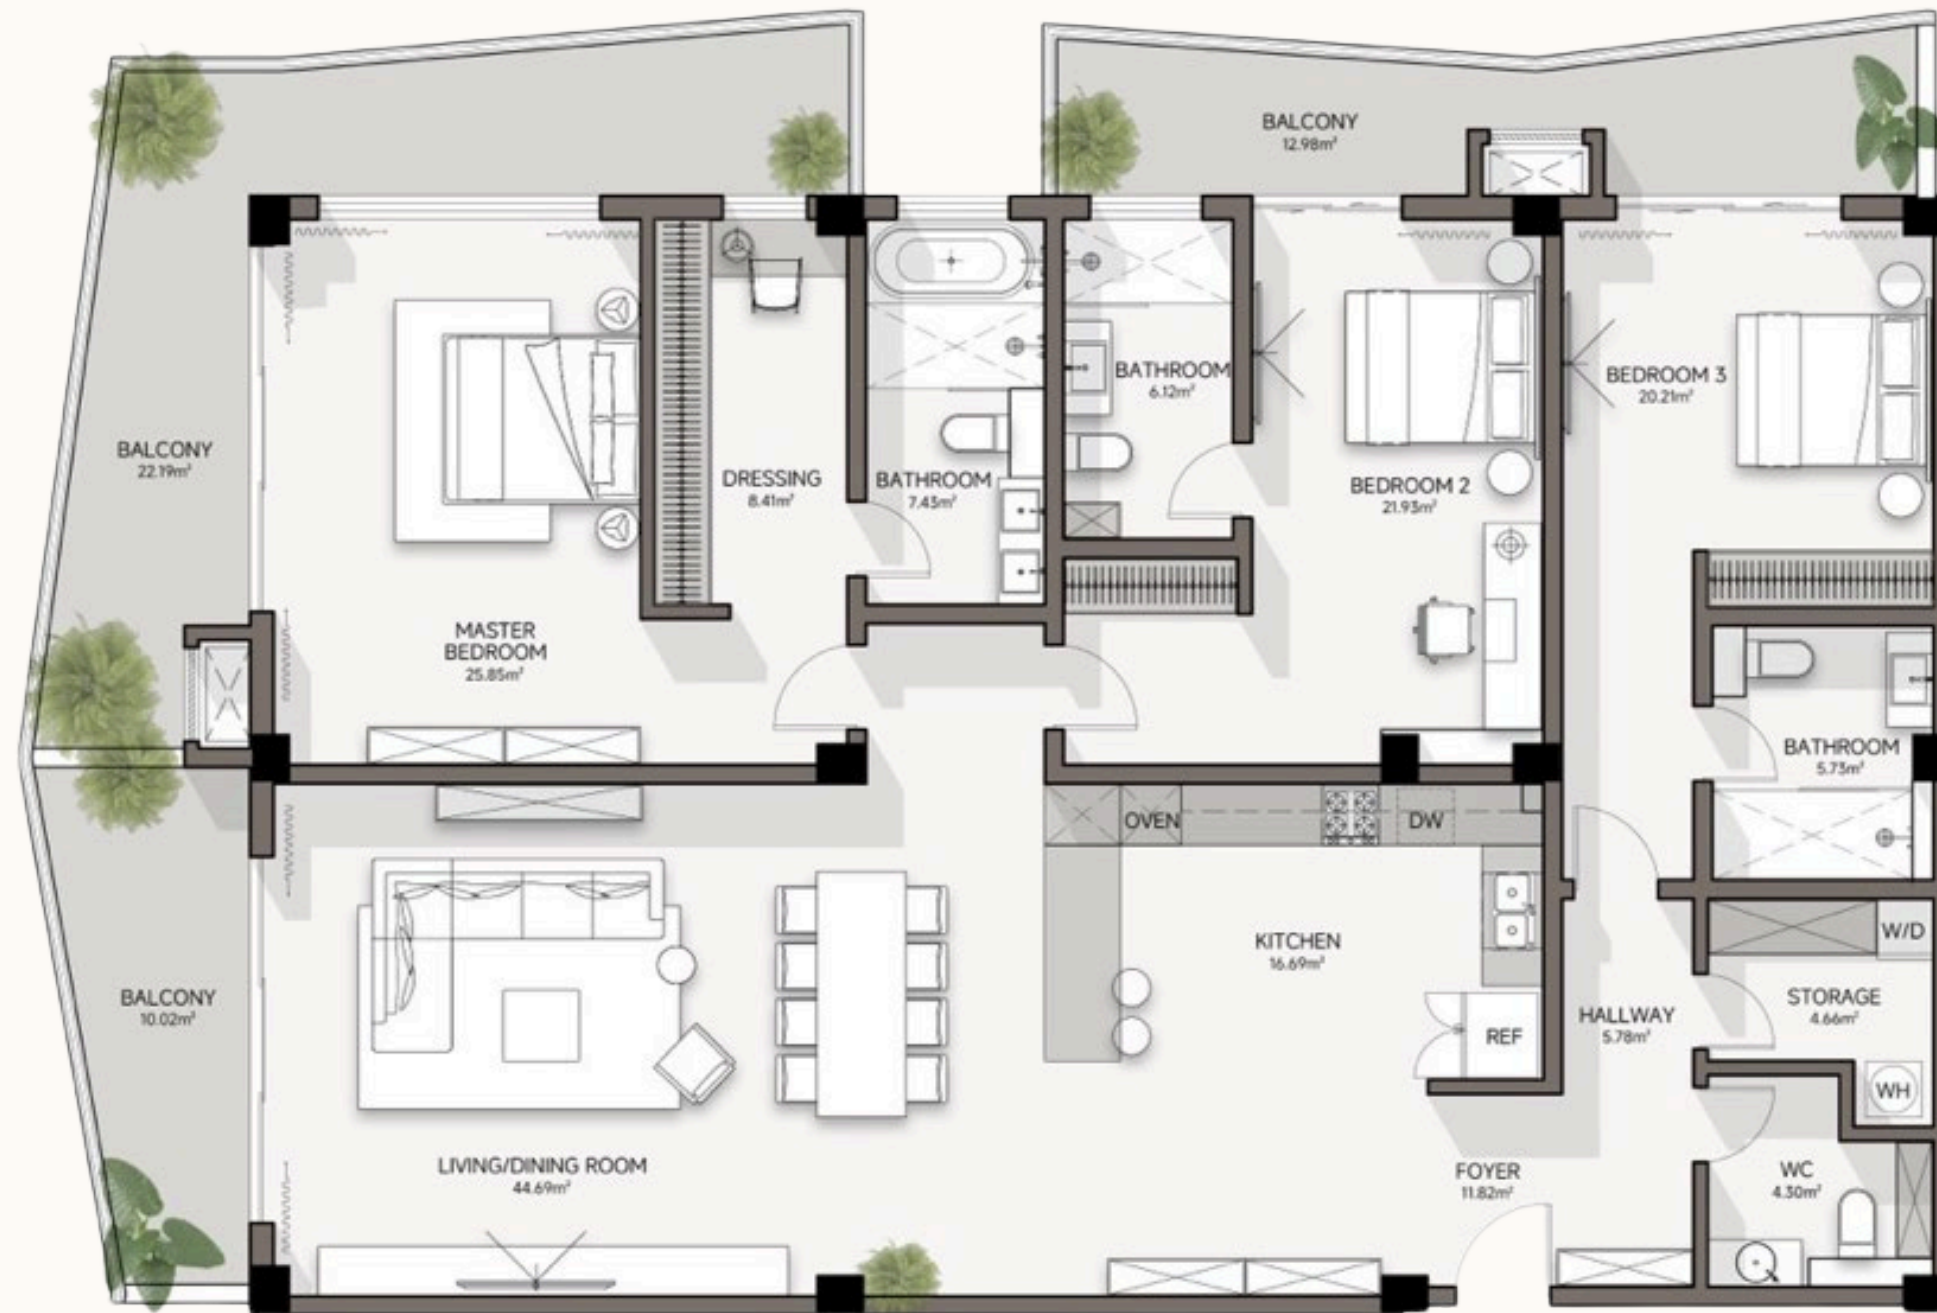

A thoughtfully designed residence offering spacious interiors, modern finishes, and an elegant layout—perfect for stylish urban living.

2 bedroom-B

2 Bedroom Type A | 2.5 Bathrooms | 155 sqm

A refined home with generous living spaces, sleek finishes, and abundant natural light—crafted for comfort, elegance, and modern city living.

2 bedroom-C

2 Bedroom Type B | 2.5 Bathrooms | 144 sqm

A stylish retreat combining smart design, open living areas, and premium finishes—ideal for those seeking comfort and contemporary sophistication.

3 bedroom -A